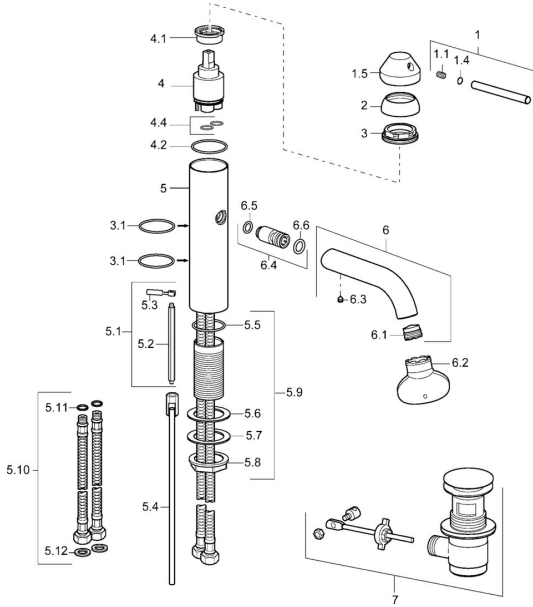

EAN: 4015474160262
static.hansa.com/5292220396

Spare parts

SP5291220396

	Name		Code
1	Lever, L=80, 7.7 mm Brushed steel	Discontinued	5991319696
1.1	Screw, M6x16, SW 2.5		59910120
1.5	Cap Brushed steel	Discontinued	5991319596
2	Cap Brushed steel	Discontinued	5991319796
3	Screw, M38x1, SW32	Discontinued	59913198
3.1	O-ring, d 34.65x1.78	Discontinued	59913206
4	Cartridge, 3.5 Eco		59912324
4.1	Temperature adjustment limiter		59912325
4.2	O-ring, d 28.24x2.62	Discontinued	59912590
4.4	O-ring, d 10.10x1.60	Discontinued	59905072
5.1	Lever	Discontinued	59913204
5.4	Link rod, L=258	Discontinued	59913205
5.9	Fixing set	Discontinued	59913207
5.10	Flexible pipe, L=590, G3/8-M10x1	Discontinued	59913166
5.11	O-ring, d 7.65x1.78		59902337
5.12	Gasket, 9.5x14.4x2		59912551
6	Spout, L=120 Brushed steel	Discontinued	5991319996
6.1	Aerator, M18.5 AG	Discontinued	59913200
6.3	Screw, M5x6, SW2.5		59912617
6.4	Nipple	Discontinued	59913203
6.5	O-ring, d 10.5x1.5	Discontinued	59913202
6.6	O-ring, 10.8x2.62	Discontinued	59902339
7	Pop-up waste Brushed steel	Discontinued	5991320896