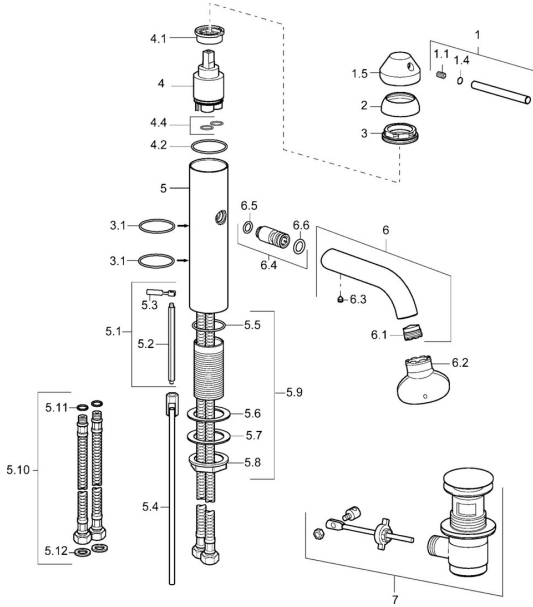

EAN: 4015474160248
static.hansa.com/5291220396

Spare parts

SP5291220396

| | Name | | Code |
|------|-----------------------------------|--------------|------------|
| 1 | Lever, L=80, 7.7 mm Brushed steel | Discontinued | 5991319696 |
| 1.1 | Screw, M6x16, SW 2.5 | | 59910120 |
| 1.5 | Cap Brushed steel | Discontinued | 5991319596 |
| 2 | Cap Brushed steel | Discontinued | 5991319796 |
| 3 | Screw, M38x1, SW32 | Discontinued | 59913198 |
| 3.1 | O-ring, d 34.65x1.78 | Discontinued | 59913206 |
| 4 | Cartridge, 3.5 Eco | | 59912324 |
| 4.1 | Temperature adjustment limiter | | 59912325 |
| 4.2 | O-ring, d 28.24x2.62 | Discontinued | 59912590 |
| 4.4 | O-ring, d 10.10x1.60 | Discontinued | 59905072 |
| 5.1 | Lever | Discontinued | 59913204 |
| 5.4 | Link rod, L=258 | Discontinued | 59913205 |
| 5.9 | Fixing set | Discontinued | 59913207 |
| 5.10 | Flexible pipe, L=590, G3/8-M10x1 | Discontinued | 59913166 |
| 5.11 | O-ring, d 7.65x1.78 | | 59902337 |
| 5.12 | Gasket, 9.5x14.4x2 | | 59912551 |
| 6 | Spout, L=120 Brushed steel | Discontinued | 5991319996 |
| 6.1 | Aerator, M18.5 AG | Discontinued | 59913200 |
| 6.3 | Screw, M5x6, SW2.5 | | 59912617 |
| 6.4 | Nipple | Discontinued | 59913203 |
| 6.5 | O-ring, d 10.5x1.5 | Discontinued | 59913202 |
| 6.6 | O-ring, 10.8x2.62 | Discontinued | 59902339 |
| 7 | Pop-up waste Brushed steel | Discontinued | 5991320896 |