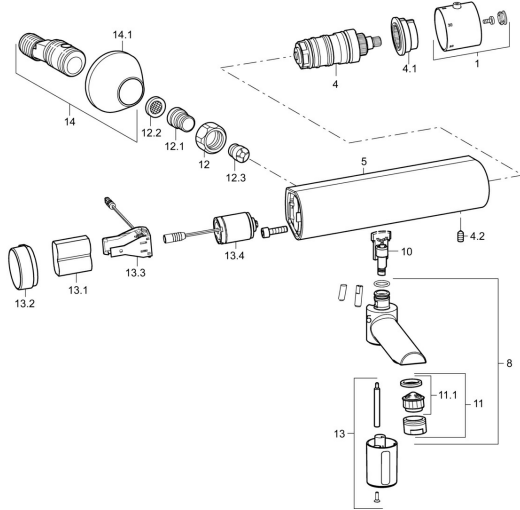

EAN: 4015474258068
static.hansa.com/52732200

Spare parts

SP52722200

	Name		Code
1	Temperature control handle Chrome Discontinued		59913895
4	Thermostatic cartridge, 3.3		59913871
4.1	Retaining ring Discontinued		59913896
4.2	Screw, M6x9.5		59901609
8	Spout, L=110 Chrome Discontinued		59913893
8	Spout, L=170 Chrome Discontinued		59913894
10	Wire Discontinued		59913899
11	Aerator, M24x1 Z Chrome		59906826
11.1	Aerator, M22/24, Z		59906830
12	Connection nut, G3/4, AF30		59902230
12.1	Nipple		59911075
12.2	Filter sealing, G3/4		59911076
12.3	Non-return valve		59905714
13	Electronics		59913892
13.1	Lithium battery, DL223A /CR-P2		59912443
13.2	Cover Chrome Discontinued		59913897
13.3	Battery holder with circuit card Discontinued		59913898
13.4	Solenoid valve		59912240
14	Eccentric coupling with stop valves and cover plates, G1/2xG3/4 Chrome		59902034
14.1	Cover flange Chrome		59904796