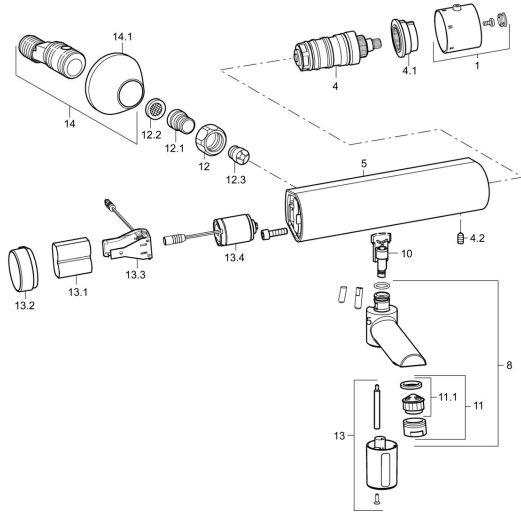

## Spare parts

### SP52722200

	Name		Code
1	Temperature control handle Chrome <b>Discontinued</b>		59913895
4	Thermostatic cartridge, 3.3		59913871
4.1	Retaining ring <b>Discontinued</b>		59913896
4.2	Screw, M6x9.5		59901609
8	Spout, L=110 Chrome <b>Discontinued</b>		59913893
8	Spout, L=170 Chrome <b>Discontinued</b>		59913894
10	Wire <b>Discontinued</b>		59913899
11	Aerator, M24x1 Z Chrome		59906826
11.1	Aerator, M22/24, Z		59906830
12	Connection nut, G3/4, AF30		59902230
12.1	Nipple		59911075
12.2	Filter sealing, G3/4		59911076
12.3	Non-return valve		59905714
13	Electronics		59913892
13.1	Lithium battery, DL223A /CR-P2		59912443
13.2	Cover Chrome <b>Discontinued</b>		59913897
13.3	Battery holder with circuit card <b>Discontinued</b>		59913898
13.4	Solenoid valve		59912240
14	Eccentric coupling with stop valves and cover plates, G1/2xG3/4 Chrome		59902034
14.1	Cover flange Chrome		59904796