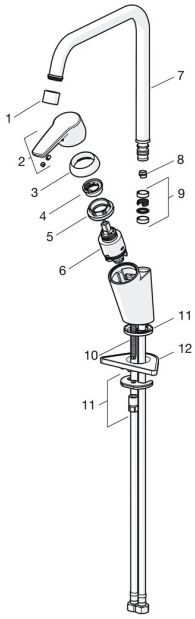

EAN: 4057304005183
static.hansa.com/52702293

Spare parts

SP52702293

	Name	Code
01	Aerator, M22x1 STD CC A Chrome	59914436
02	Lever Chrome	59914417
03	Covering cap, 33x3 mm Chrome	59912504
04	Temperature adjustment limiter	59912325
05	Tightening nut, M40x1	1003409V
06	Cartridge, 3.5 Classic	59913075
07	High spout, L=255 Chrome Discontinued	59914438
08	Spout overturning stopper, 60°/0°	59914264
08	Spout overturning stopper, 120° Discontinued	59914429
09	Sealing kit for spout	59914266
10	Fixing screw, M8x1, L=140	59912474
11	Fixing set	59910749
12	Supporting plate	59910008