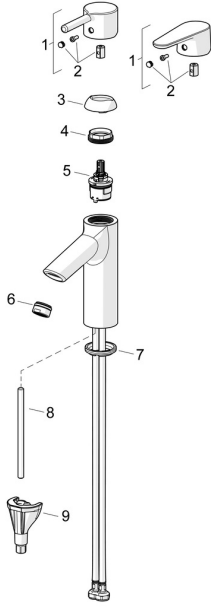

EAN: 4057304017247
static.hansa.com/52682267

Spare parts

SP52372263

	Name	Code
01	Lever Chrome	1014995V
01	Lever Chrome	1015000V
02	Symbol plug Chrome	1012105V
03	Covering cap Chrome	1012421V
04	Tightening nut, M34x1.5	1012133V
05	Cartridge, 3.0	1014428V
06	Aerator, M24x1, 6 l/min Chrome	59913727
07	Bottom seal	59914591
08	Fixing screw, M8x1, L=130	59914474
09	Fixing set	59914475