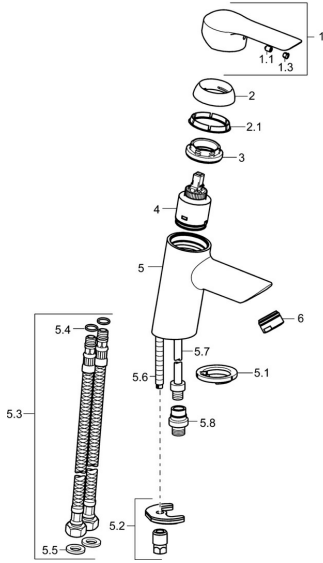

EAN: 4015474269088
static.hansa.com/52682207

Spare parts

SP52682203

	Name	Code
1	Lever Chrome	59913840
1	Lever Chrome	59914629
1.1	Screw, M5x8, SW2.5	59904755
1.3	Symbol plug Grey	59912112
2	Covering cap, 33x3 mm Chrome	59912504
2.1	Gasket, 45x35.5x5.4	59913651
3	Tightening nut, M40x1	1003409V
4	Cartridge, 3.5 Classic	59913075
5.1	Bottom seal	59914591
5.2	Fixing set	59912113
5.3	Flexible pipe, L=430, G3/8-M8x1	59913964
5.4	O-ring, 6x1.4	59913266
5.5	Gasket, 9.5x14.4x2	59912551
5.6	Fixing screw, M8x1, L=140	59912474
5.7	Coupling pipe, M8x1-M14x1, L=214	Discontinued 59914035
5.8	Connector, G1/2xM14x1	Discontinued 59914180
6	Aerator, M24x1, 6 l/min Chrome	59913727