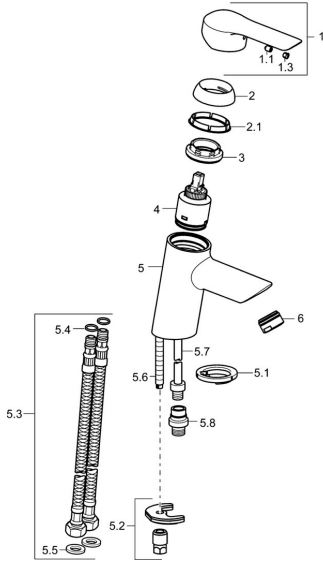

EAN: 4015474269071
static.hansa.com/52682203

Spare parts

SP52682203

	Name	Code
1	Lever Chrome	59913840
1	Lever Chrome	59914629
1.1	Screw, M5x8, SW2.5	59904755
1.3	Symbol plug Grey	59912112
2	Covering cap, 33x3 mm Chrome	59912504
2.1	Gasket, 45x35.5x5.4	59913651
3	Tightening nut, M40x1	1003409V
4	Cartridge, 3.5 Classic	59913075
5.1	Bottom seal	59914591
5.2	Fixing set	59912113
5.3	Flexible pipe, L=430, G3/8-M8x1	59913964
5.4	O-ring, 6x1.4	59913266
5.5	Gasket, 9.5x14.4x2	59912551
5.6	Fixing screw, M8x1, L=140	59912474
5.7	Coupling pipe, M8x1-M14x1, L=214 Discontinued	59914035
5.8	Connector, G1/2xM14x1 Discontinued	59914180
6	Aerator, M24x1, 6 l/min Chrome	59913727