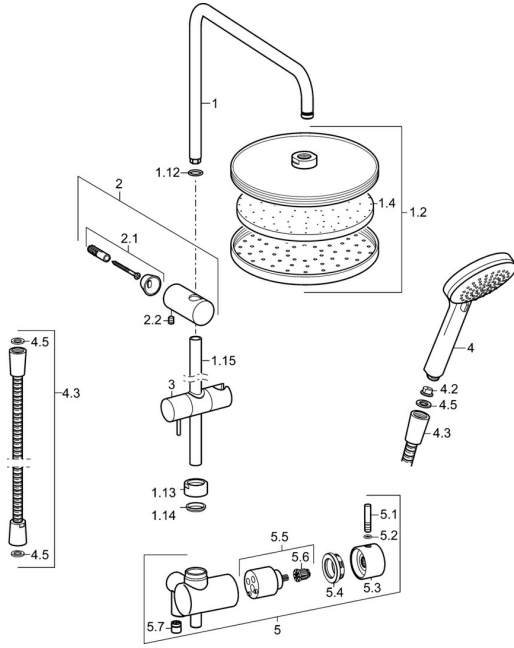

## Spare parts

### SP52670203

	Name	Code
1	Shower pipe Chrome	59913810
1.2	Headshower, d 220 mm Chrome	59912432
1.4	Nozzle plate, (-2013)	59912908
1.12	O-ring kit	59913808
1.13	Nut	59913821
1.14	O-ring kit	59913808
1.15	Shower pipe Chrome	59913858
2	Wall support Chrome	59913859
2.1	Fixing set	59913812
2.2	Screw, M5x8, SW2.5	59904755
3	Slide for shower rail Chrome	59913755
4.2	Strainer	59906859
4.5	Gasket ring, d 21x12x2	59912304
5	Diverter body complete	59913857
5.1	Pin, M6, 21 mm Chrome	59913284
5.2	O-ring, d 3x1.5	59913100
5.3	Handle	59913817
5.4	Tightening nut, M37x1, AF30 <span style="background-color: #cccccc;">Discontinued</span>	59912111
5.5	Diverter	59913818
5.6	Adapter White	59910235
5.7	Non-return valve	59905714
N.I.	Connection nipple	59914063