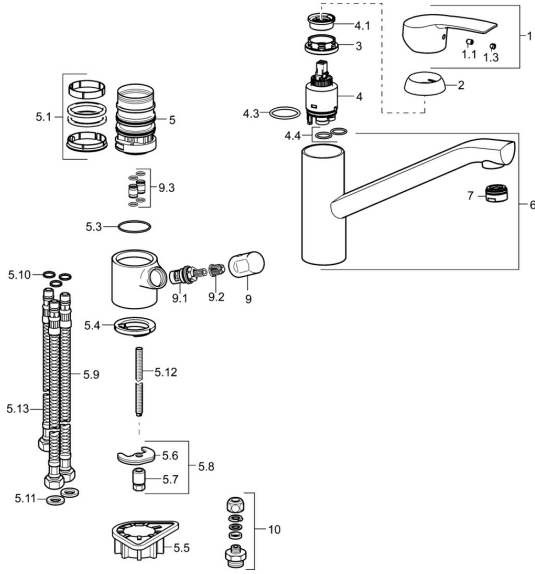

## Spare parts

### SP52662203

	Name	Code
1	Lever Chrome	59914417
1.1	Screw, M5x8, SW2.5	59904755
1.3	Symbol plug Grey	59912112
2	Covering cap, 33x3 mm Chrome	59912504
3	Tightening nut, M37x1, AF30 <b>Discontinued</b>	59912111
4	Cartridge, 3.5 Eco	59912324
4	Cartridge, 3.5 Classic	59913075
4.1	Temperature adjustment limiter	59912325
4.3	O-ring, d 28.24x2.62 <b>Discontinued</b>	59912590
4.4	O-ring, d 10.10x1.60 <b>Discontinued</b>	59905072
5.1	Sealing kit	1001264V
5.1	Sealing kit <b>Discontinued</b>	59913968
5.3	O-ring, d 34x1.5	59913975
5.4	Bottom seal	59914591
5.5	Supporting plate	59910008
5.6	Fixing plate	59904765
5.7	Screw, M8x1, SW13	59904766
5.8	Fixing set	59910749
5.9	Flexible pipe, L=550, G3/8-M8x1	59913969
5.10	O-ring, 6x1.4	59913266
5.11	Gasket, 9.5x14.4x2	59912551
5.12	Fixing screw, M8x1, L=140	59912474
5.13	Hose, M8x1, G3/8, L=370 <b>Discontinued</b>	59913974
6	Spout Chrome	59914060
7	Aerator, M24x1 STD HC A Chrome	59902366
9	Handle Chrome <b>Discontinued</b>	59913977
9.1	Headpart, G3/8	59913260
9.2	Adapter White	59910235
9.3	Coupling pipe <b>Discontinued</b>	59913976
10	Connector nipple, G3/4xG3/8 <b>Discontinued</b>	59910940
N.I.	Key, SW30/34	59912108