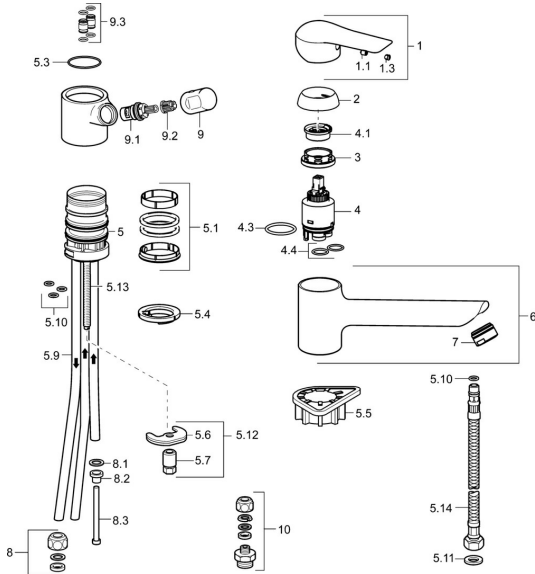

EAN: 4015474261259
static.hansa.com/52621107

Spare parts

SP52621103

	Name	Code
1	Lever Chrome	59913903
1	Lever Chrome	59914629
1.1	Screw, M5x8, SW2.5	59904755
1.3	Symbol plug Grey	59912112
2	Covering cap, 33x3 mm Chrome	59912504
3	Tightening nut, M37x1, AF30 Discontinued	59912111
4	Cartridge, 3.5 Eco	59912324
4	Cartridge, 3.5 Classic	59913075
4.1	Temperature adjustment limiter	59912325
4.3	O-ring, d 28.24x2.62 Discontinued	59912590
4.4	O-ring, d 10.10x1.60 Discontinued	59905072
5.1	Sealing kit	1001264V
5.1	Sealing kit Discontinued	59913968
5.3	O-ring, d 34x1.5	59913975
5.4	Bottom seal	59914591
5.5	Supporting plate	59910008
5.6	Fixing plate	59904765
5.7	Screw, M8x1, SW13	59904766
5.9	Pipe, M8x1, L=560	59912806
5.10	O-ring, 6x1.4	59913266
5.11	Gasket, 9.5x14.4x2	59912551
5.12	Fixing set	59910749
5.13	Fixing screw, M8x1, L=140	59912474
5.14	Hose, M8x1, G3/8, L=370 Discontinued	59913974
6	Spout Chrome Discontinued	59914061
7	Aerator, M24x1 A, low pressure Chrome	59902692
8	Fitting nut	59904969
8.1	Sealing kit, 14.9x8.5x1	59902352
8.2	Sealing kit, 10x8	59902272
8.3	Hose	59902151
9	Handle Chrome Discontinued	59913977
9.1	Headpart, G3/8	59913260
9.2	Adapter White	59910235
9.3	Coupling pipe Discontinued	59913976
10	Connector nipple, G3/4xG3/8 Discontinued	59910940
N.I.	Key, SW30/34	59912108