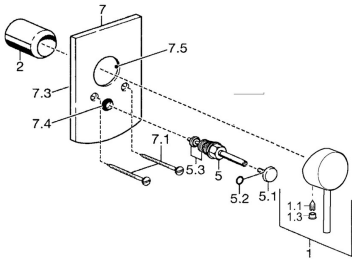

EAN: 4015474252707
static.hansa.com/52617107

Spare parts

SP52617107

	Name	Code
1	Lever Chrome	59913903
1.1	Screw, M5x8, SW2.5	59904755
1.3	Symbol plug Grey	59912112
2	Cover sleeve Chrome	59912511
7.2	Cover plate Chrome	59912508
7.3	Sealing plates Chrome Discontinued	59912121
7.5	Gasket, 64.5x47x7 Discontinued	59912509