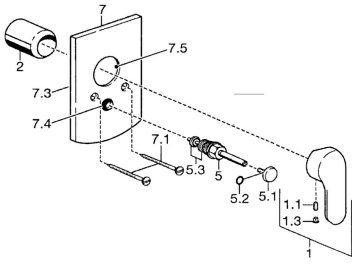

## Spare parts

### SP52617103

	Name	Code
1	Lever Chrome	59914629
1.1	Screw, M5x8, SW2.5	59904755
1.3	Symbol plug Grey	59912112
2	Cover sleeve Chrome	59912511
7.2	Cover plate Chrome	59912508
7.3	Sealing plates Chrome <span style="background-color: #cccccc; padding: 2px;">Discontinued</span>	59912121
7.5	Gasket, 64.5x47x7 <span style="background-color: #cccccc; padding: 2px;">Discontinued</span>	59912509