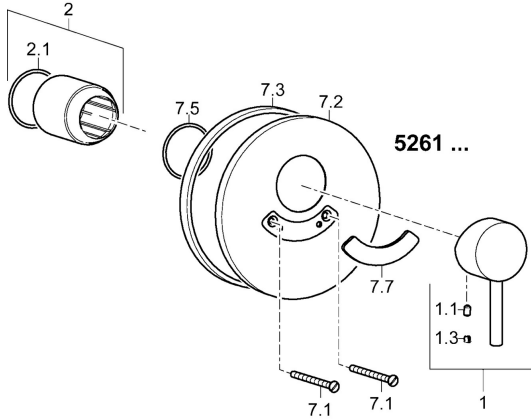

EAN: 4015474253933
static.hansa.com/52610177

Spare parts

SP52610177

	Name	Code
1	Lever Chrome	59914629
1	Lever Chrome	59913840
1.1	Screw, M5x8, SW2.5	59904755
1.3	Symbol plug Grey	59912112
2	Cover sleeve Chrome	59912511
2.1	O-ring, 41x3	59913215
7.1	Screw, M5x65 Chrome	59904847
7.2	Cover flange, d 160 mm Chrome	Discontinued 59913539
7.3	Rubber gasket	59913045
7.5	Gasket, 64.5x47x7	Discontinued 59912509
7.7	Assist handle Chrome	Discontinued 79901110