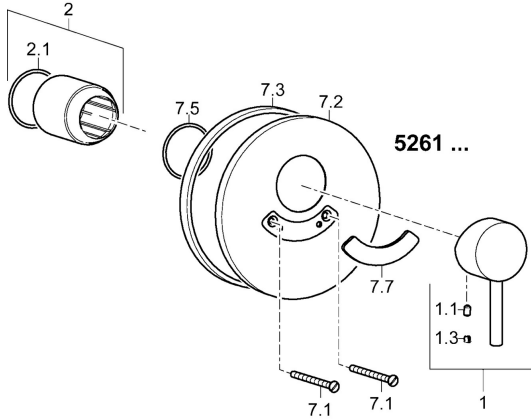

## Spare parts

### SP52610177

	Name	Code
1	Lever Chrome	59914629
1	Lever Chrome	59913840
1.1	Screw, M5x8, SW2.5	59904755
1.3	Symbol plug Grey	59912112
2	Cover sleeve Chrome	59912511
2.1	O-ring, 41x3	59913215
7.1	Screw, M5x65 Chrome	59904847
7.2	Cover flange, d 160 mm Chrome	Discontinued 59913539
7.3	Rubber gasket	59913045
7.5	Gasket, 64.5x47x7	Discontinued 59912509
7.7	Assist handle Chrome	Discontinued 79901110