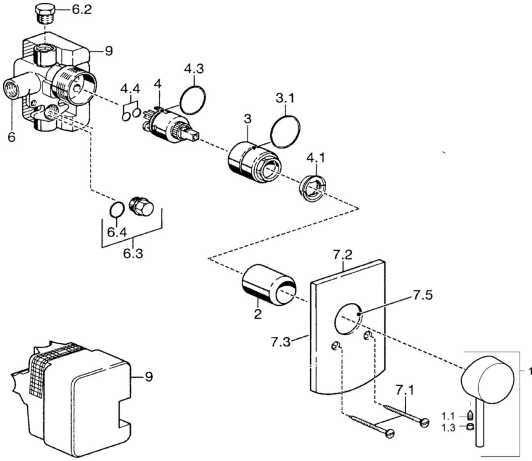

EAN: 4015474095007
static.hansa.com/52610107

Spare parts

SP52610107

	Name	Code
1	Lever Chrome	59914629
1	Lever Chrome	59913903
1.1	Screw, M5x8, SW2.5	59904755
1.3	Symbol plug Grey	59912112
2	Cover sleeve Chrome	59912511
3	Screw sleeve, M38x1	59912115
4	Cartridge, 3.5 Eco	59912324
4.1	Temperature adjustment limiter	59912325
4.4	O-ring, d 10.10x1.60 Discontinued	59905072
6.2	Plug, G1/2	59905013
6.3	Plug Discontinued	59905012
6.4	O-ring, d 18x2	59901422
7.1	Screw, M5x65 Chrome	59904847
7.2	Cover plate Chrome	59912508
7.3	Sealing plates Chrome Discontinued	59912121
7.4	Flow limiting cap Chrome Discontinued	59912510
7.5	Gasket, 64.5x47x7 Discontinued	59912509
9	Installation box Discontinued	59904857
N.I.	Raising kit, 20 mm	59912589
N.I.	Key, SW30/34	59912108