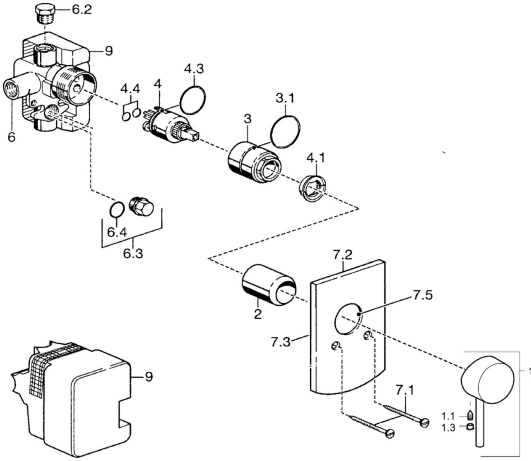

## Spare parts

### SP52610107

	Name	Code
1	Lever Chrome	59914629
1	Lever Chrome	59913903
1.1	Screw, M5x8, SW2.5	59904755
1.3	Symbol plug Grey	59912112
2	Cover sleeve Chrome	59912511
3	Screw sleeve, M38x1	59912115
4	Cartridge, 3.5 Eco	59912324
4.1	Temperature adjustment limiter	59912325
4.4	O-ring, d 10.10x1.60 <b>Discontinued</b>	59905072
6.2	Plug, G1/2	59905013
6.3	Plug <b>Discontinued</b>	59905012
6.4	O-ring, d 18x2	59901422
7.1	Screw, M5x65 Chrome	59904847
7.2	Cover plate Chrome	59912508
7.3	Sealing plates Chrome <b>Discontinued</b>	59912121
7.4	Flow limiting cap Chrome <b>Discontinued</b>	59912510
7.5	Gasket, 64.5x47x7 <b>Discontinued</b>	59912509
9	Installation box <b>Discontinued</b>	59904857
N.I.	Raising kit, 20 mm	59912589
N.I.	Key, SW30/34	59912108