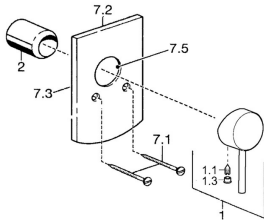

EAN: 4015474252684
static.hansa.com/52607107

Spare parts

SP52607107

	Name	Code
1	Lever Chrome	59913903
1.1	Screw, M5x8, SW2.5	59904755
1.3	Symbol plug Grey	59912112
2	Cover sleeve Chrome	59912511
5	Diverter Chrome	59911156
5.2	O-ring, d 4x1	59902331
5.3	Sealing kit	59904791
7	Cover flange Chrome	59912507
7.3	Sealing plates Chrome Discontinued	59912121
7.5	Gasket, 64.5x47x7 Discontinued	59912509