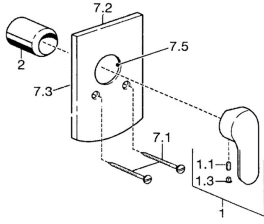

EAN: 4015474252677
static.hansa.com/52607103

Spare parts

SP52607103

	Name	Code
1	Lever Chrome	59914629
1.1	Screw, M5x8, SW2.5	59904755
1.3	Symbol plug Grey	59912112
2	Cover sleeve Chrome	59912511
5	Diverter Chrome	59911156
5.2	O-ring, d 4x1	59902331
5.3	Sealing kit	59904791
7.2	Cover flange Chrome	59912507
7.3	Sealing plates Chrome Discontinued	59912121
7.5	Gasket, 64.5x47x7 Discontinued	59912509