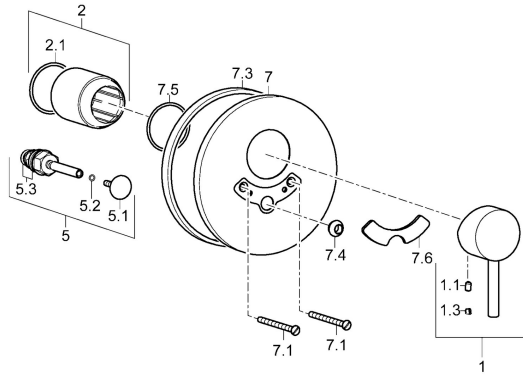

EAN: 4015474253940
static.hansa.com/52600177

Spare parts

SP52600177

	Name	Code
1	Lever Chrome	59914629
1	Lever Chrome	59913840
1.1	Screw, M5x8, SW2.5	59904755
1.3	Symbol plug Grey	59912112
2	Cover sleeve Chrome	59912511
2.1	O-ring, 41x3	59913215
5	Diverter Chrome	59910900
5.1	Push button Chrome	59904828
5.2	O-ring, d 4x1	59902331
5.3	Sealing kit	59904791
7	Cover flange, d 160 mm Chrome	59913538
7.1	Screw, M5x65 Chrome	59904847
7.3	Rubber gasket	59913045
7.4	Flow limiting cap	59904846
7.5	Gasket, 64.5x47x7 Discontinued	59912509
7.6	Assist handle Chrome	79901075