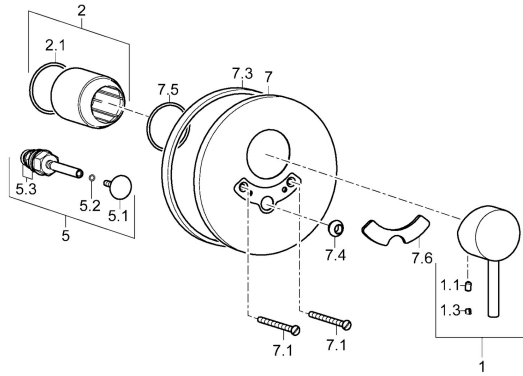

## Spare parts

### SP52600177

	Name	Code
1	Lever Chrome	59914629
1	Lever Chrome	59913840
1.1	Screw, M5x8, SW2.5	59904755
1.3	Symbol plug Grey	59912112
2	Cover sleeve Chrome	59912511
2.1	O-ring, 41x3	59913215
5	Diverter Chrome	59910900
5.1	Push button Chrome	59904828
5.2	O-ring, d 4x1	59902331
5.3	Sealing kit	59904791
7	Cover flange, d 160 mm Chrome	59913538
7.1	Screw, M5x65 Chrome	59904847
7.3	Rubber gasket	59913045
7.4	Flow limiting cap	59904846
7.5	Gasket, 64.5x47x7 <span style="background-color: #cccccc; padding: 2px;">Discontinued</span>	59912509
7.6	Assist handle Chrome	79901075