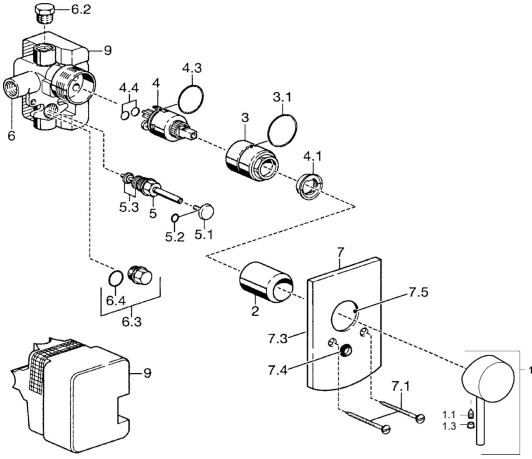

EAN: 4015474068094
static.hansa.com/52600103

Spare parts

SP52600107

| | Name | Code |
|------|--|----------|
| 1 | Lever Chrome | 59914629 |
| 1 | Lever Chrome | 59913903 |
| 1.1 | Screw, M5x8, SW2.5 | 59904755 |
| 1.3 | Symbol plug Grey | 59912112 |
| 2 | Cover sleeve Chrome | 59912511 |
| 3 | Screw sleeve, M38x1 | 59912115 |
| 4 | Cartridge, 3.5 Eco | 59912324 |
| 4.1 | Temperature adjustment limiter | 59912325 |
| 4.4 | O-ring, d 10.10x1.60 Discontinued | 59905072 |
| 5 | Diverter Chrome | 59911156 |
| 5.2 | O-ring, d 4x1 | 59902331 |
| 5.3 | Sealing kit | 59904791 |
| 5.4 | Seat | 59912229 |
| 6.2 | Plug, G1/2 | 59905013 |
| 6.3 | Plug Discontinued | 59905012 |
| 6.4 | O-ring, d 18x2 | 59901422 |
| 7 | Cover flange Chrome | 59912507 |
| 7.1 | Screw, M5x65 Chrome | 59904847 |
| 7.3 | Sealing plates Chrome Discontinued | 59912121 |
| 7.4 | Flow limiting cap Chrome Discontinued | 59912510 |
| 7.5 | Gasket, 64.5x47x7 Discontinued | 59912509 |
| 9 | Installation box Discontinued | 59904857 |
| N.I. | Raising kit, 20 mm | 59912589 |
| N.I. | Key, SW30/34 | 59912108 |