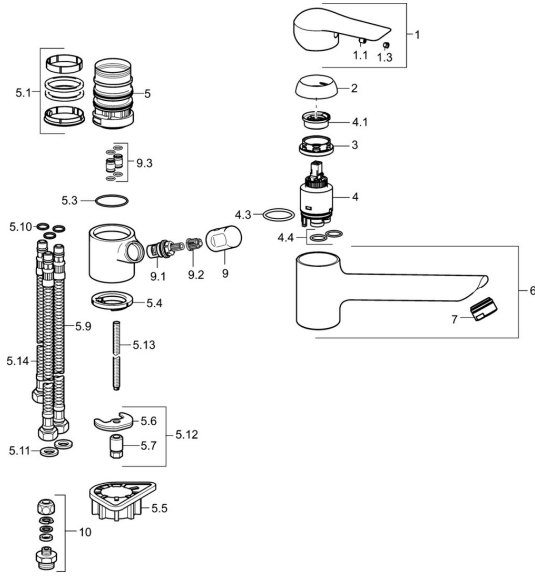

EAN: 4015474261235
static.hansa.com/52592207

Spare parts

SP52592203

	Name	Code
1	Lever Chrome	59913903
1	Lever Chrome	59914629
1.1	Screw, M5x8, SW2.5	59904755
1.3	Symbol plug Grey	59912112
2	Covering cap, 33x3 mm Chrome	59912504
3	Tightening nut, M37x1, AF30 Discontinued	59912111
4	Cartridge, 3.5 Eco	59912324
4	Cartridge, 3.5 Classic	59913075
4.1	Temperature adjustment limiter	59912325
4.3	O-ring, d 28.24x2.62 Discontinued	59912590
4.4	O-ring, d 10.10x1.60 Discontinued	59905072
5.1	Sealing kit	1001264V
5.1	Sealing kit Discontinued	59913968
5.3	O-ring, d 34x1.5	59913975
5.4	Bottom seal	59914591
5.5	Supporting plate	59910008
5.6	Fixing plate	59904765
5.7	Screw, M8x1, SW13	59904766
5.9	Flexible pipe, L=550, G3/8-M8x1	59913969
5.10	O-ring, 6x1.4	59913266
5.11	Gasket, 9.5x14.4x2	59912551
5.12	Fixing set	59910749
5.13	Fixing screw, M8x1, L=140	59912474
5.14	Hose, M8x1, G3/8, L=370 Discontinued	59913974
6	Spout Chrome Discontinued	59914061
7	Aerator, M24x1 STD HC A Chrome	59902366
9	Handle Chrome Discontinued	59913977
9.1	Headpart, G3/8	59913260
9.2	Adapter White	59910235
9.3	Coupling pipe Discontinued	59913976
10	Connector nipple, G3/4xG3/8 Discontinued	59910940
N.I.	Key, SW30/34	59912108