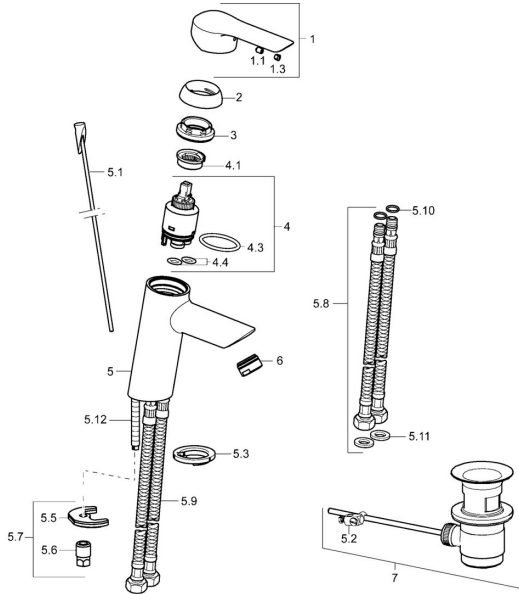

EAN: 4015474257788
static.hansa.com/52562273

Spare parts

SP52562273

	Name	Code
1	Lever Chrome	59913840
1	Lever Chrome	59914629
1.1	Screw, M5x8, SW2.5	59904755
1.3	Symbol plug Grey	59912112
2	Covering cap, 33x3 mm Chrome	59912504
3	Tightening nut, M40x1	1003409V
4	Cartridge, 3.5 Eco	59912324
4	Cartridge, 3.5 Classic	59913075
4.1	Temperature adjustment limiter	59912325
4.3	O-ring, d 28.24x2.62 Discontinued	59912590
4.4	O-ring, d 10.10x1.60 Discontinued	59905072
5.1	Pop-up operating rod	59913587
5.2	Swivel joint	59904624
5.3	Bottom seal	59914591
5.5	Fixing plate	59904765
5.6	Screw, M8x1, SW13	59904766
5.7	Fixing set	59912113
5.8	Flexible pipe, L=430, G3/8-M10x1 RH Discontinued	59913213
5.9	Flexible pipe, L=430, G3/8-M10x1	59912515
5.10	O-ring, d 7.65x1.78	59902337
5.11	Gasket, 9.5x14.4x2	59912551
5.12	Fixing screw, M8x1, L=140	59912474
6	Aerator, M24x1, 6 l/min Chrome	59913727
7	Pop-up waste Chrome	59904620
7	Pop-up waste, (2019-) Chrome	59914764
N.I.	Key, SW30/34	59912108