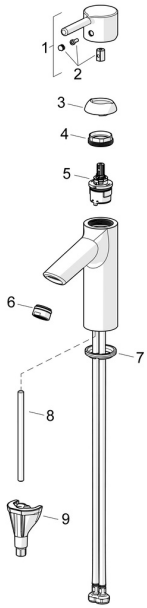

EAN: 4057304020391
static.hansa.com/5256226700006

Spare parts

SP5240226700006

	Name	Code
01	Lever Chrome	1002143V
02	Symbol plug Chrome	1012105V
03	Covering cap Chrome	1012421V
04	Tightening nut, M34x1.5	1012133V
05	Cartridge, 3.0 cold start	1014430V
06	Aerator, M24x1, 6 l/min Chrome	59913727
07	Bottom seal	59914591
08	Fixing screw, M8x1, L=130	59914474
09	Fixing set	59914475