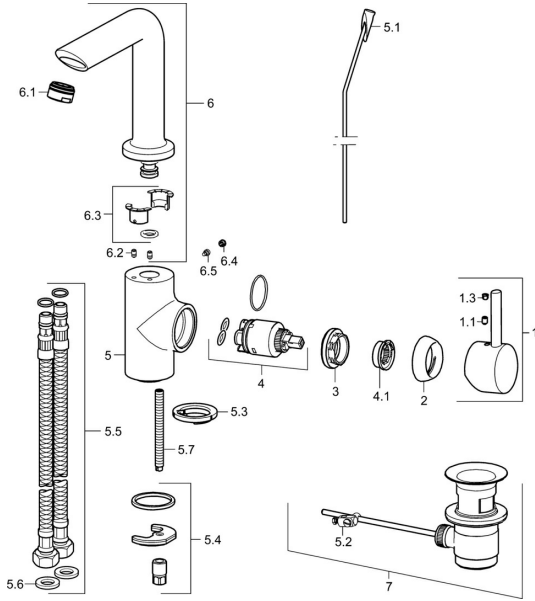

## Spare parts

### SP52542287

	Name	Code
1	Lever Chrome	59913842
1.1	Screw, M5x8, SW2.5	59904755
1.3	Symbol plug Grey	59912112
2	Covering cap, 33x3 mm Chrome	59912504
3	Tightening nut, M40x1	1003409V
4	Cartridge, 3.5 Classic	59913075
4.1	Temperature adjustment limiter	59912325
5.1	Pop-up operating rod Chrome	59912804
5.1	Pop-up operating rod Chrome	59913652
5.2	Swivel joint	59904624
5.3	Bottom seal	59914591
5.4	Fixing set	59910749
5.5	Flexible pipe, L=430, G3/8-M8x1	59913964
5.6	Gasket, 9.5x14.4x2	59912551
5.7	Fixing screw, M8x1, L=140	59912474
6	Spout	59914198
6.1	Aerator, M24x1, 6 l/min Chrome	59913727
6.2	Fixing screw, M4x8	59913989
6.3	Sealing kit	59911884
6.4	Cover plug Chrome	59911840
6.5	Screw, M4x7	59902075
7	Pop-up waste Chrome	59904620
7	Pop-up waste, (2019-) Chrome	59914764