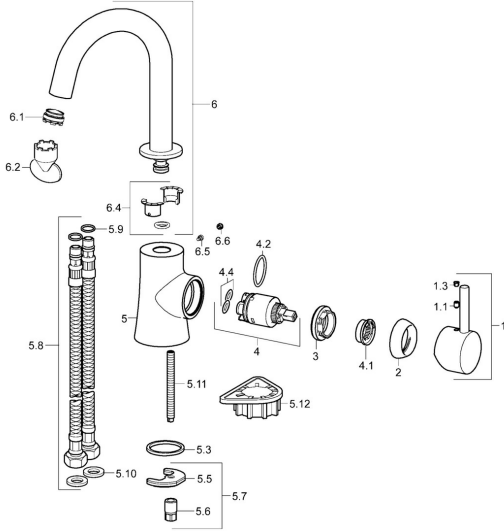

EAN: 4015474255074
static.hansa.com/52552277

Spare parts

SP52552277

	Name	Code
1	Lever Chrome	59913842
1.1	Screw, M5x8, SW2.5	59904755
1.3	Symbol plug Grey	59912112
2	Covering cap, 33x3 mm Chrome	59912504
3	Tightening nut, M40x1	1003409V
4	Cartridge, 3.5 Eco	59912324
4	Cartridge, 3.5 Classic	59913075
4.1	Temperature adjustment limiter	59912325
4.2	O-ring, d 28.24x2.62 Discontinued	59912590
4.4	O-ring, d 10.10x1.60 Discontinued	59905072
5.3	Gasket, 43x37x3	59912506
5.5	Fixing plate	59904765
5.6	Screw, M8x1, SW13	59904766
5.7	Fixing set	59912113
5.8	Flexible pipe, L=500, G3/8-M10x1	59911767
5.9	O-ring, d 7.65x1.78	59902337
5.10	Gasket, 9.5x14.4x2	59912551
5.11	Fixing screw, M8x1, L=140	59912474
5.12	Supporting plate	59910008
6	Spout Discontinued	59913301
6.1	Aerator, M24x1 A, 8 l/min	59913130
6.2	Key for aerator, M24x1	59913134
6.4	Sealing kit	59911884
6.5	Screw, M4x7	59902075
6.6	Cover plug Chrome	59911840