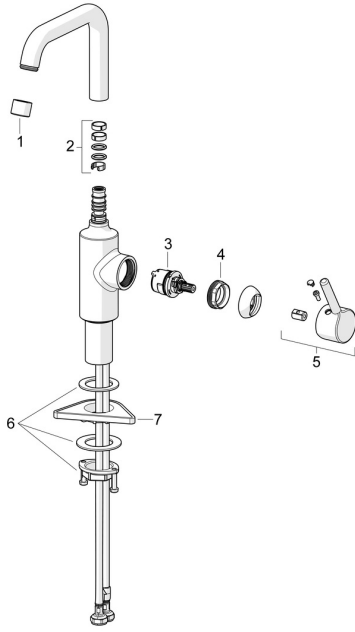

## Spare parts

### SP5255226733

	Name	Code
01	Aerator, M24x1 STD HC PCA, 6 l/min Matt black	1001071V-33
02	Sealing kit for spout	59914266
03	Cartridge, 3.0	1014428V
04	Tightening nut, M34x1.5	1012133V
05	Lever Matt black	1001749V-33
06	Fixing set	59913479
07	Supporting plate	59910008