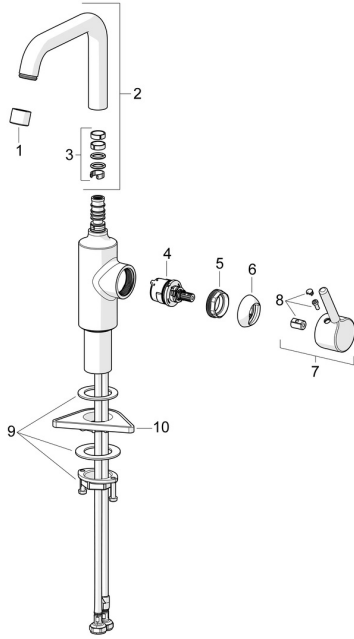

EAN: 4057304017216
static.hansa.com/52552267

Spare parts

SP52552267

	Name	Code
01	Aerator, M22x1 STD HC PCA, 6 l/min Chrome	59914428
02	High spout Chrome	1012809V
03	Sealing kit for spout	59914266
04	Cartridge, 3.0	1014428V
05	Tightening nut, M34x1.5	1012133V
06	Covering cap Chrome	1012132V
07	Lever Chrome	1001749V
08	Symbol plug Chrome	1012105V
09	Fixing set	59913479
10	Supporting plate	59910008