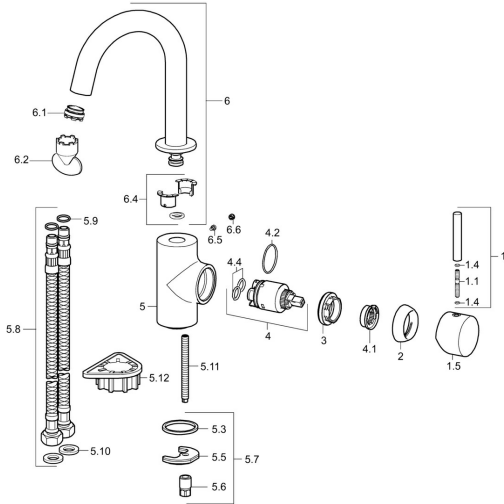

EAN: 4015474165076
static.hansa.com/52552207

Spare parts

SP52552207

	Name	Code
1	Lever, L=60, M5 IG Discontinued	59913298
1.1	Screw, M5x35	59913299
1.4	O-ring, d 3x1.5	59913100
1.5	Lever Chrome Discontinued	59913300
2	Covering cap, 33x3 mm Chrome	59912504
3	Tightening nut, M40x1	1003409V
4	Cartridge, 3.5 Eco	59912324
4	Cartridge, 3.5 Classic	59913075
4.1	Temperature adjustment limiter	59912325
4.2	O-ring, d 28.24x2.62 Discontinued	59912590
4.4	O-ring, d 10.10x1.60 Discontinued	59905072
5.3	Gasket, 43x37x3	59912506
5.5	Fixing plate	59904765
5.6	Screw, M8x1, SW13	59904766
5.7	Fixing set	59910749
5.8	Flexible pipe, L=500, G3/8-M10x1	59911767
5.9	O-ring, d 7.65x1.78	59902337
5.10	Gasket, 9.5x14.4x2	59912551
5.11	Fixing screw, M8x1, L=140	59912474
5.12	Supporting plate	59910008
6	Spout Discontinued	59913301
6.1	Aerator, M24x1 A, 8 l/min	59913130
6.2	Key for aerator, M24x1	59913134
6.4	Sealing kit	59911884
6.5	Screw, M4x7	59902075
6.6	Cover plug Chrome	59911840