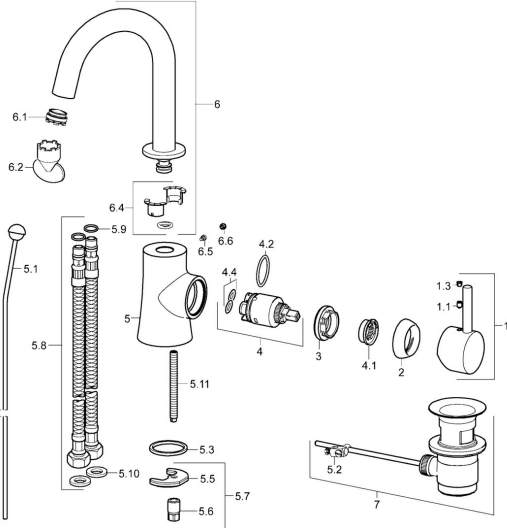

## Spare parts

### SP52542277

	Name	Code
1	Lever Chrome	59913842
1.1	Screw, M5x8, SW2.5	59904755
1.3	Symbol plug Grey	59912112
2	Covering cap, 33x3 mm Chrome	59912504
3	Tightening nut, M40x1	1003409V
4	Cartridge, 3.5 Eco	59912324
4	Cartridge, 3.5 Classic	59913075
4.1	Temperature adjustment limiter	59912325
4.2	O-ring, d 28.24x2.62 <span style="background-color: #cccccc;">Discontinued</span>	59912590
4.4	O-ring, d 10.10x1.60 <span style="background-color: #cccccc;">Discontinued</span>	59905072
5.1	Pop-up operating rod Chrome	59912505
5.2	Swivel joint	59904624
5.3	Gasket, 43x37x3	59912506
5.5	Fixing plate	59904765
5.6	Screw, M8x1, SW13	59904766
5.7	Fixing set	59912113
5.8	Flexible pipe, L=500, G3/8-M10x1	59911767
5.9	O-ring, d 7.65x1.78	59902337
5.10	Gasket, 9.5x14.4x2	59912551
5.11	Fixing screw, M8x1, L=140	59912474
6	Spout <span style="background-color: #cccccc;">Discontinued</span>	59913301
6.1	Aerator, M24x1 STD HC	59913741
6.2	Key for aerator, M24x1	59913134
6.4	Sealing kit	59911884
6.5	Screw, M4x7	59902075
6.6	Cover plug Chrome	59911840
7	Pop-up waste Chrome	59904620