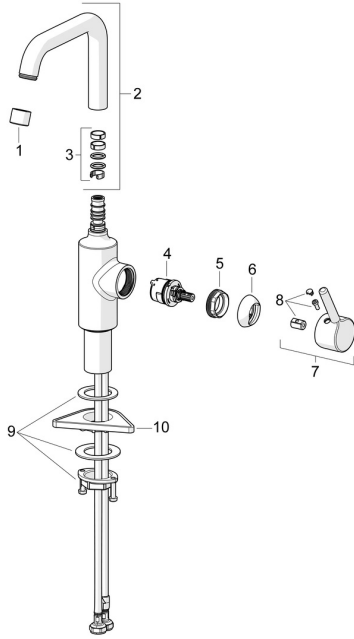

## Spare parts

### SP52552267

	Name	Code
01	Aerator, M22x1 STD HC PCA, 6 l/min Chrome	59914428
02	High spout Chrome	1012809V
03	Sealing kit for spout	59914266
04	Cartridge, 3.0	1014428V
05	Tightening nut, M34x1.5	1012133V
06	Covering cap Chrome	1012132V
07	Lever Chrome	1001749V
08	Symbol plug Chrome	1012105V
09	Fixing set	59913479
10	Supporting plate	59910008