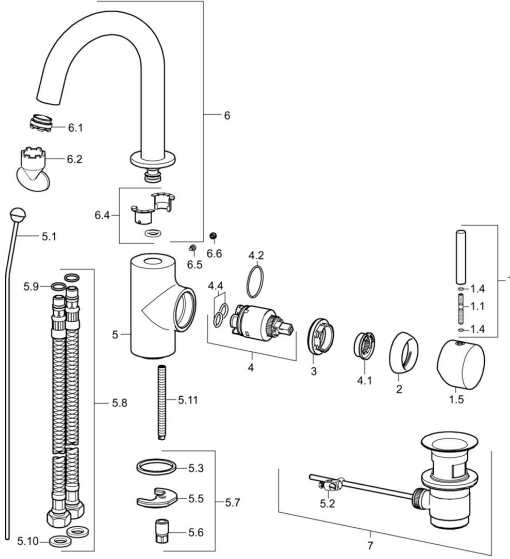

EAN: 4015474165069
static.hansa.com/52542207

Spare parts

SP52542207

	Name	Code
1	Lever, L=60, M5 IG Discontinued	59913298
1.1	Screw, M5x35	59913299
1.4	O-ring, d 3x1.5	59913100
1.5	Lever Chrome Discontinued	59913300
2	Covering cap, 33x3 mm Chrome	59912504
3	Tightening nut, M40x1	1003409V
4	Cartridge, 3.5 Eco	59912324
4	Cartridge, 3.5 Classic	59913075
4.1	Temperature adjustment limiter	59912325
4.2	O-ring, d 28.24x2.62 Discontinued	59912590
4.4	O-ring, d 10.10x1.60 Discontinued	59905072
5.1	Pop-up operating rod Chrome	59912505
5.2	Swivel joint	59904624
5.3	Gasket, 43x37x3	59912506
5.5	Fixing plate	59904765
5.6	Screw, M8x1, SW13	59904766
5.7	Fixing set	59910749
5.8	Flexible pipe, L=500, G3/8-M10x1	59911767
5.9	O-ring, d 7.65x1.78	59902337
5.10	Gasket, 9.5x14.4x2	59912551
5.11	Fixing screw, M8x1, L=140	59912474
6	Spout Discontinued	59913301
6.1	Aerator, M24x1 A, 8 l/min	59913130
6.2	Key for aerator, M24x1	59913134
6.4	Sealing kit	59911884
6.5	Screw, M4x7	59902075
6.6	Cover plug Chrome	59911840
7	Pop-up waste Chrome	59904620
N.I.	Aerator, M24x1 STD HC	59913741