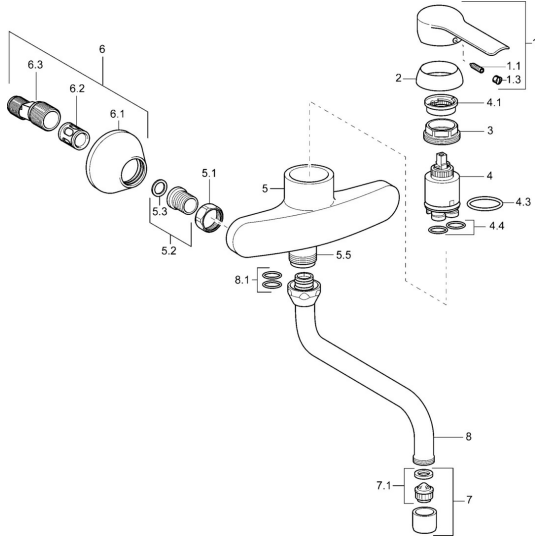

EAN: 4015474094789
static.hansa.com/52532107

Spare parts

SP52532103

	Name	Code
1	Lever Chrome	59914629
1	Lever Chrome	59913903
1.1	Screw, M5x8, SW2.5	59904755
1.3	Symbol plug Grey	59912112
2	Covering cap, 33x3 mm Chrome	59912504
3	Tightening nut, M37x1, AF30 Discontinued	59912111
4	Cartridge, 3.5 Eco	59912324
4.1	Temperature adjustment limiter	59912325
4.3	O-ring, d 28.24x2.62 Discontinued	59912590
4.4	O-ring, d 10.10x1.60 Discontinued	59905072
5.1	Connection nut, G3/4, AF30	59902230
5.2	Seat, G1/2, L, WAF10	59904618
5.3	Retaining ring, 23.9x15.2x2	59902689
5.6	Nipple, G1/2xG3/4 Discontinued	59912233
6	Eccentric, G3/4xG1/2 Chrome	59904793
6.2	Silencer	59904792
6.3	Eccentric connector, G3/4xG1/2, DN15	59910254
7	Aerator, M22x1 A Discontinued	59902365
7.1	Aerator, M22/24 A	59902081
8	Spout, L=200, G3/4 Chrome	59911171
8.1	O-ring, d 13.5x2.75	59910551
N.I.	Key, SW30/34	59912108