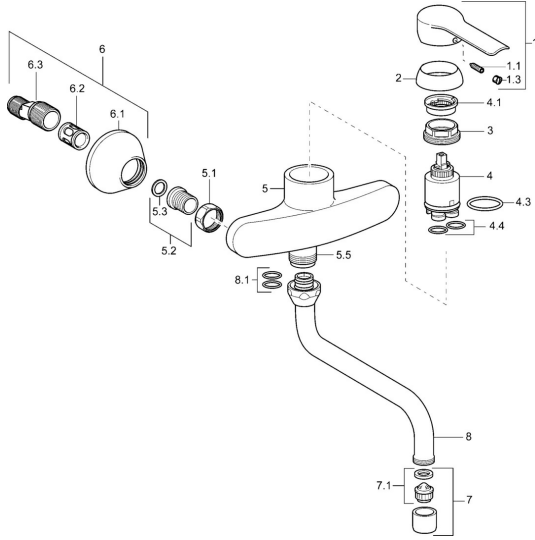

EAN: 4015474092556
static.hansa.com/52532103

Spare parts

SP52532103

	Name	Code
1	Lever Chrome	59914629
1	Lever Chrome	59913903
1.1	Screw, M5x8, SW2.5	59904755
1.3	Symbol plug Grey	59912112
2	Covering cap, 33x3 mm Chrome	59912504
3	Tightening nut, M37x1, AF30 Discontinued	59912111
4	Cartridge, 3.5 Eco	59912324
4.1	Temperature adjustment limiter	59912325
4.3	O-ring, d 28.24x2.62 Discontinued	59912590
4.4	O-ring, d 10.10x1.60 Discontinued	59905072
5.1	Connection nut, G3/4, AF30	59902230
5.2	Seat, G1/2, L, WAF10	59904618
5.3	Retaining ring, 23.9x15.2x2	59902689
5.6	Nipple, G1/2xG3/4 Discontinued	59912233
6	Eccentric, G3/4xG1/2 Chrome	59904793
6.2	Silencer	59904792
6.3	Eccentric connector, G3/4xG1/2, DN15	59910254
7	Aerator, M22x1 A Discontinued	59902365
7.1	Aerator, M22/24 A	59902081
8	Spout, L=200, G3/4 Chrome	59911171
8.1	O-ring, d 13.5x2.75	59910551
N.I.	Key, SW30/34	59912108