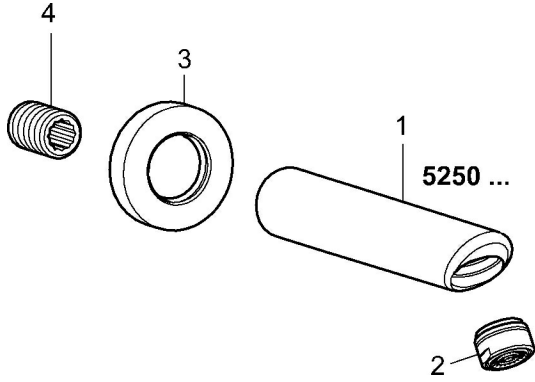

EAN: 4015474068445
static.hansa.com/52502100

Spare parts

SP52502100

	Name	Code
2	Aerator, M24x1 B Chrome	59905872
3	Flange Chrome	59912512
4	Nipple Discontinued	59905534