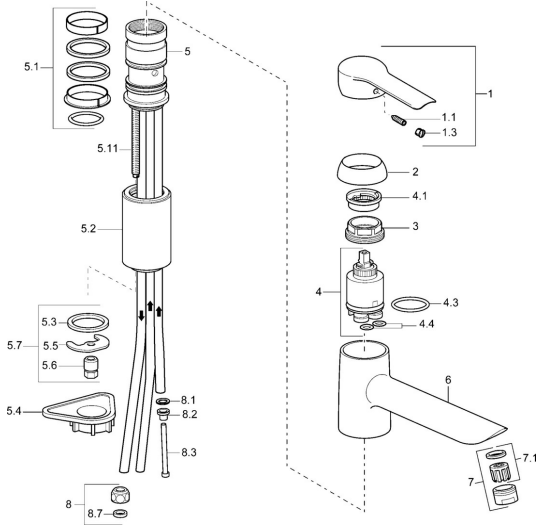

EAN: 4015474094727
static.hansa.com/52491107

Spare parts

SP52491103

	Name	Code
1	Lever Chrome	59914629
1	Lever Chrome	59913903
1.1	Screw, M5x8, SW2.5	59904755
1.3	Symbol plug Grey	59912112
2	Covering cap, 33x3 mm Chrome	59912504
3	Tightening nut, M37x1, AF30 Discontinued	59912111
4	Cartridge, 3.5 Eco	59912324
4.1	Temperature adjustment limiter	59912325
4.3	O-ring, d 28.24x2.62 Discontinued	59912590
4.4	O-ring, d 10.10x1.60 Discontinued	59905072
5.1	Sealing kit	59912514
5.2	Raising socket Chrome Discontinued	59912516
5.3	Gasket, 43x37x3	59912506
5.4	Supporting plate	59910008
5.5	Fixing plate	59904765
5.6	Screw, M8x1, SW13	59904766
5.7	Fixing set	59912113
5.11	Fixing screw, M8x1, L=140	59912474
6	Spout Chrome Discontinued	59912513
7	Aerator, M24x1 A, low pressure Chrome	59902692
7.1	Aerator, M22/24, ND	59901553
8	Fitting nut	59904969
8.1	Sealing kit, 14.9x8.5x1	59902352
8.2	Sealing kit, 10x8	59902272
8.3	Hose	59902151
8.7	Gasket, 15x8x4 Discontinued	59902270
N.I.	Key, SW30/34	59912108