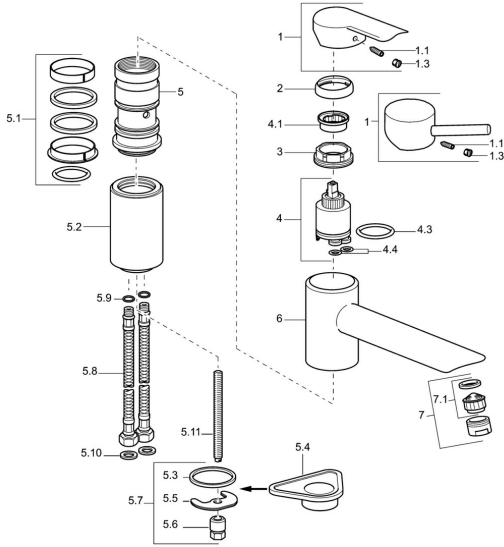

EAN: 4015474094550
static.hansa.com/52482207

Spare parts

SP52482203

	Name	Code
1	Lever Chrome	59913903
1	Lever Chrome	59914629
1.1	Screw, M5x8, SW2.5	59904755
1.3	Symbol plug Grey	59912112
2	Covering cap, 33x3 mm Chrome	59912504
3	Tightening nut, M37x1, AF30 Discontinued	59912111
4	Cartridge, 3.5 Eco	59912324
4.1	Temperature adjustment limiter	59912325
4.3	O-ring, d 28.24x2.62 Discontinued	59912590
4.4	O-ring, d 10.10x1.60 Discontinued	59905072
5.1	Sealing kit	59912514
5.2	Raising socket Chrome Discontinued	59912516
5.3	Gasket, 43x37x3	59912506
5.4	Supporting plate	59910008
5.5	Fixing plate	59904765
5.6	Screw, M8x1, SW13	59904766
5.7	Fixing set	59912113
5.8	Flexible pipe, L=430, G3/8-M10x1	59912515
5.9	O-ring, d 7.65x1.78	59902337
5.10	Gasket, 9.5x14.4x2	59912551
5.11	Fixing screw, M8x1, L=140	59912474
6	Spout Chrome Discontinued	59912513
7	Aerator, M24x1 STD HC A Chrome	59902366
7	Aerator, M24x1 A (2011-) Chrome	59913740
7.1	Aerator, M22/24 A	59902081
N.I.	Key, SW30/34	59912108