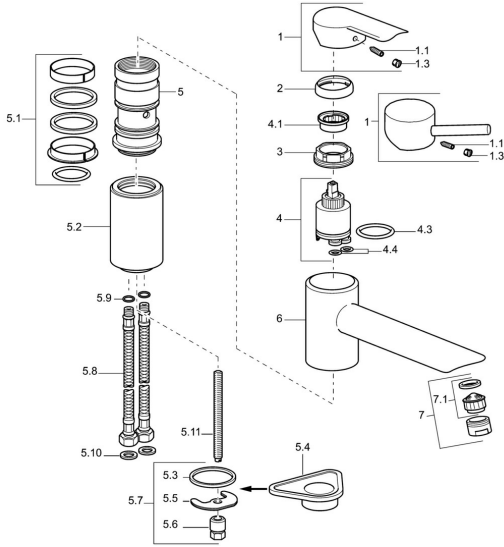

EAN: 4015474071551
static.hansa.com/52482203

Spare parts

SP52482203

	Name	Code
1	Lever Chrome	59913903
1	Lever Chrome	59914629
1.1	Screw, M5x8, SW2.5	59904755
1.3	Symbol plug Grey	59912112
2	Covering cap, 33x3 mm Chrome	59912504
3	Tightening nut, M37x1, AF30 Discontinued	59912111
4	Cartridge, 3.5 Eco	59912324
4.1	Temperature adjustment limiter	59912325
4.3	O-ring, d 28.24x2.62 Discontinued	59912590
4.4	O-ring, d 10.10x1.60 Discontinued	59905072
5.1	Sealing kit	59912514
5.2	Raising socket Chrome Discontinued	59912516
5.3	Gasket, 43x37x3	59912506
5.4	Supporting plate	59910008
5.5	Fixing plate	59904765
5.6	Screw, M8x1, SW13	59904766
5.7	Fixing set	59912113
5.8	Flexible pipe, L=430, G3/8-M10x1	59912515
5.9	O-ring, d 7.65x1.78	59902337
5.10	Gasket, 9.5x14.4x2	59912551
5.11	Fixing screw, M8x1, L=140	59912474
6	Spout Chrome Discontinued	59912513
7	Aerator, M24x1 STD HC A Chrome	59902366
7	Aerator, M24x1 A (2011-) Chrome	59913740
7.1	Aerator, M22/24 A	59902081
N.I.	Key, SW30/34	59912108