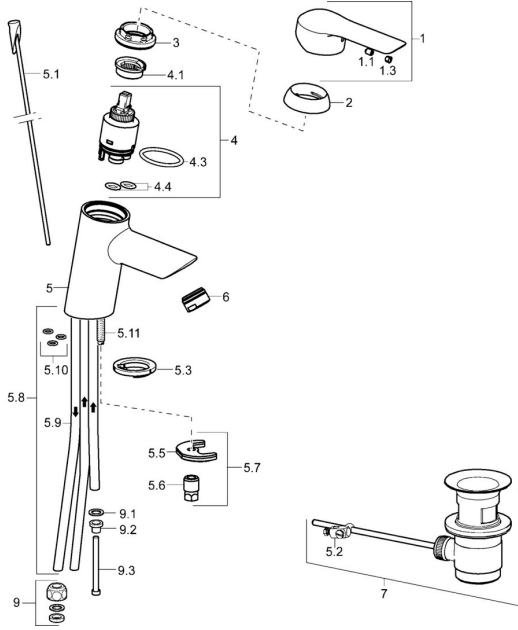

## Spare parts

### SP52461173

	Name	Code
1	Lever Chrome	59914629
1.1	Screw, M5x8, SW2.5	59904755
1.3	Symbol plug Grey	59912112
2	Covering cap, 33x3 mm Chrome	59912504
3	Tightening nut, M40x1	1003409V
4	Cartridge, 3.5 Eco	59912324
4	Cartridge, 3.5 Classic	59913075
4.1	Temperature adjustment limiter	59912325
4.3	O-ring, d 28.24x2.62 <b>Discontinued</b>	59912590
4.4	O-ring, d 10.10x1.60 <b>Discontinued</b>	59905072
5.1	Pop-up operating rod	59913587
5.2	Swivel joint	59904624
5.3	Bottom seal	59914591
5.5	Fixing plate	59904765
5.6	Screw, M8x1, SW13	59904766
5.7	Fixing set	59912113
5.8	Pipe <b>Discontinued</b>	59913398
5.9	Pipe, M8x1, L=560	59912806
5.10	O-ring, 6x1.4	59913266
5.11	Fixing screw, M8x1, L=140	59912474
6	Aerator, M24x1 A, low pressure Chrome	59902692
7	Pop-up waste Chrome	59904620
7	Pop-up waste, (2019-) Chrome	59914764
9	Fitting nut	59904969
9.1	Sealing kit, 14.9x8.5x1	59902352
9.2	Sealing kit, 10x8	59902272
9.3	Hose	59902151
N.I.	Key, SW30/34	59912108