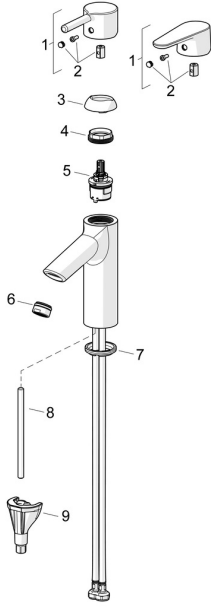

EAN: 4057304017209
static.hansa.com/52461167

Spare parts

SP52372263

	Name	Code
01	Lever Chrome	1014995V
01	Lever Chrome	1015000V
02	Symbol plug Chrome	1012105V
03	Covering cap Chrome	1012421V
04	Tightening nut, M34x1.5	1012133V
05	Cartridge, 3.0	1014428V
06	Aerator, M24x1, 6 l/min Chrome	59913727
07	Bottom seal	59914591
08	Fixing screw, M8x1, L=130	59914474
09	Fixing set	59914475