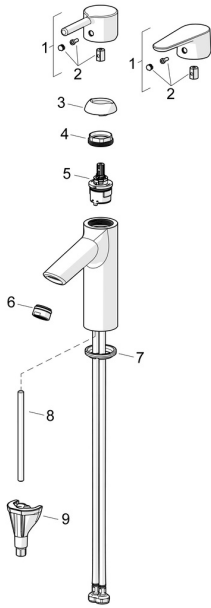

## Spare parts

### SP52372263

	Name	Code
01	Lever Chrome	1014995V
01	Lever Chrome	1015000V
02	Symbol plug Chrome	1012105V
03	Covering cap Chrome	1012421V
04	Tightening nut, M34x1.5	1012133V
05	Cartridge, 3.0	1014428V
06	Aerator, M24x1, 6 l/min Chrome	59913727
07	Bottom seal	59914591
08	Fixing screw, M8x1, L=130	59914474
09	Fixing set	59914475