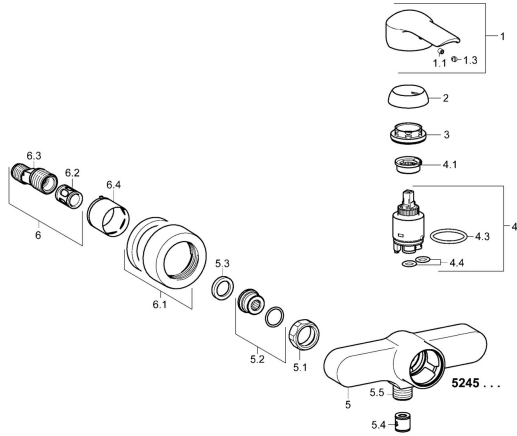

EAN: 4015474254596
static.hansa.com/52450173

Spare parts

SP52450173

	Name	Code
1	Lever Chrome	59913840
1	Lever Chrome	59914629
1.1	Screw, M5x8, SW2.5	59904755
1.3	Symbol plug Grey	59912112
2	Covering cap, 33x3 mm Chrome	59912504
3	Tightening nut, M40x1	1003409V
4	Cartridge, 3.5 Eco	59912324
4	Cartridge, 3.5 Classic	59913075
4.1	Temperature adjustment limiter	59912325
4.3	O-ring, d 28.24x2.62 Discontinued	59912590
4.4	O-ring, d 10.10x1.60 Discontinued	59905072
5.1	Connection nut, G3/4, AF30	59902230
5.2	Connector	59913400
5.3	Retaining ring, 23.9x15.2x2	59902689
5.4	Non-return valve	59905714
5.5	Thread nipple, G1/2xM18x1	59911384
6	Eccentric, G3/4xG1/2 Chrome	59904793
6.1	Cover flange Chrome	59913432
6.2	Silencer	59904792
6.3	Eccentric connector, G3/4xG1/2, DN15	59910254
6.4	Cover sleeve Chrome	59912651
N.I.	Key, SW30/34	59912108