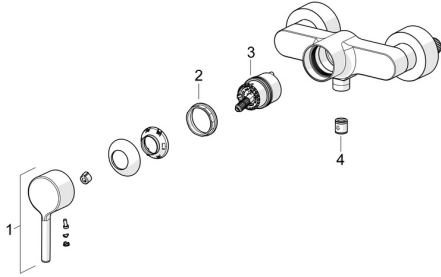

EAN: 4057304020254
static.hansa.com/5245016733

Spare parts

SP5245016733

	Name	Code
01	Lever Matt black	1014994V-33
02	Tightening nut, M4x1.5, SW 38	59914128
03	Cartridge	59914665
04	Non-return valve	59905714