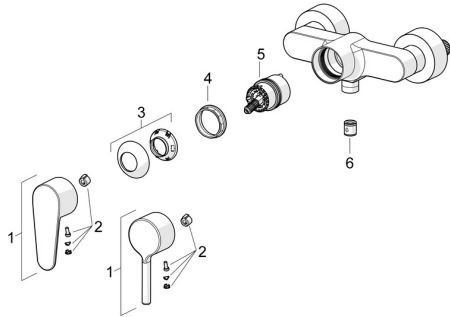

EAN: 4057304017308
static.hansa.com/52450167

Spare parts

SP52450163

	Name	Code
01	Lever Chrome	1014994V
01	Lever Chrome	1014997V
02	Symbol plug	59914573
03	Covering cap Chrome	59914649
04	Tightening nut, M42x1.5, SW 38	59914128
05	Cartridge	59914665
06	Non-return valve	59905714