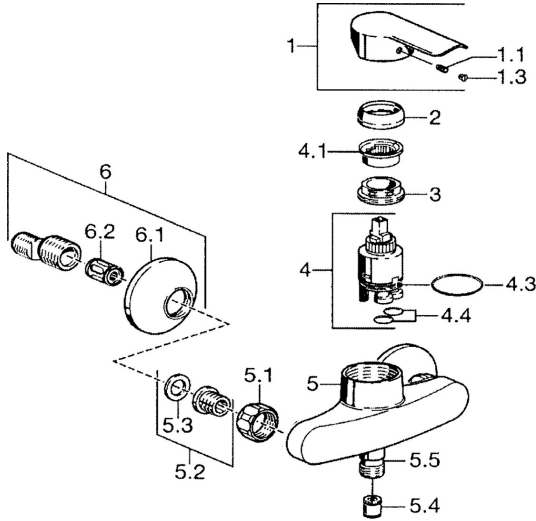

EAN: 4015474094819
static.hansa.com/52450107

Spare parts

SP52450103

	Name	Code
1	Lever Chrome	59914629
1	Lever Chrome	59913903
1.1	Screw, M5x8, SW2.5	59904755
1.3	Symbol plug Grey	59912112
2	Covering cap, 33x3 mm Chrome	59912504
3	Tightening nut, M37x1, AF30 Discontinued	59912111
4	Cartridge, 3.5 Eco	59912324
4.1	Temperature adjustment limiter	59912325
4.4	O-ring, d 10.10x1.60 Discontinued	59905072
5.1	Connection nut, G3/4, AF30	59902230
5.2	Seat, G1/2, L, WAF10	59904618
5.3	Retaining ring, 23.9x15.2x2	59902689
5.4	Non-return valve	59905714
5.5	Thread nipple, G1/2xM18x1	59911384
6	Eccentric, G3/4xG1/2 Chrome	59904793
6.1	Cover flange Chrome	59904796
6.2	Silencer	59904792
N.I.	Key, SW30/34	59912108