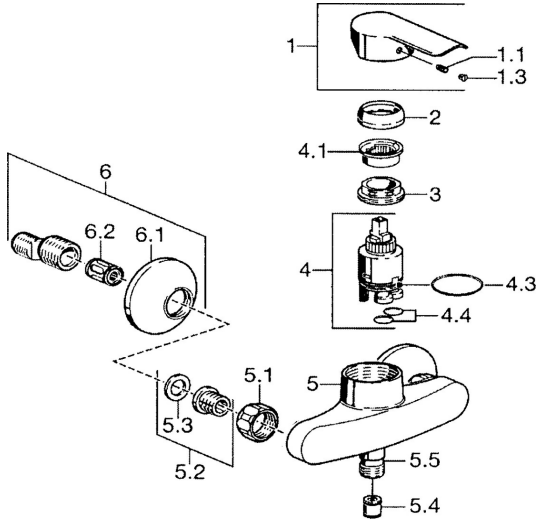

EAN: 4015474068148
static.hansa.com/52450103

Spare parts

SP52450103

	Name	Code
1	Lever Chrome	59914629
1	Lever Chrome	59913903
1.1	Screw, M5x8, SW2.5	59904755
1.3	Symbol plug Grey	59912112
2	Covering cap, 33x3 mm Chrome	59912504
3	Tightening nut, M37x1, AF30 Discontinued	59912111
4	Cartridge, 3.5 Eco	59912324
4.1	Temperature adjustment limiter	59912325
4.4	O-ring, d 10.10x1.60 Discontinued	59905072
5.1	Connection nut, G3/4, AF30	59902230
5.2	Seat, G1/2, L, WAF10	59904618
5.3	Retaining ring, 23.9x15.2x2	59902689
5.4	Non-return valve	59905714
5.5	Thread nipple, G1/2xM18x1	59911384
6	Eccentric, G3/4xG1/2 Chrome	59904793
6.1	Cover flange Chrome	59904796
6.2	Silencer	59904792
N.I.	Key, SW30/34	59912108