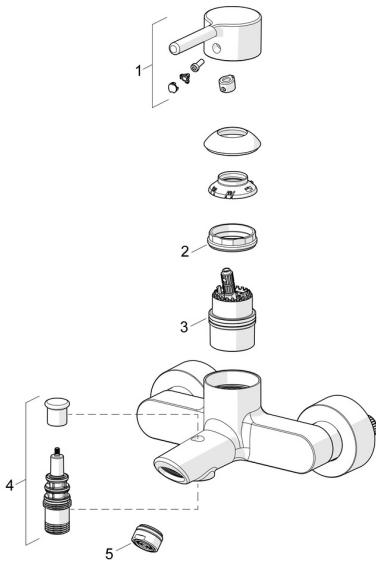

EAN: 4057304021992
static.hansa.com/5244226733

Spare parts

SP5244226733

	Name	Code
01	Lever Matt black	1014994V-33
02	Tightening nut, M4x1.5, SW 38	59914128
03	Cartridge	59914665
04	Diverter Matt black	1017316V-33
05	Aerator, STD M24x1 CC D Matt black	1018460V-33
N.I.	Non-return valve	59905714