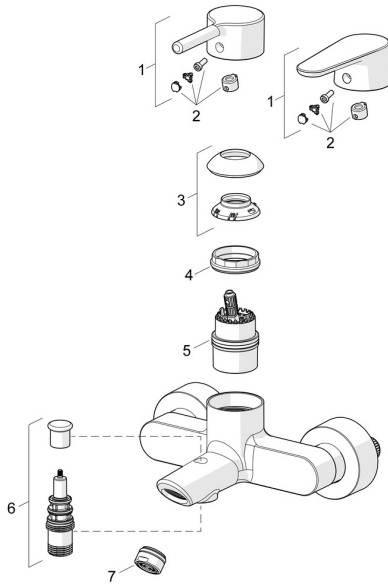

EAN: 4057304017322
static.hansa.com/52442267

Spare parts

SP52442263

	Name	Code
01	Lever Chrome	1014994V
01	Lever Chrome	1014997V
02	Symbol plug	59914573
03	Covering cap Chrome	59914649
04	Tightening nut, M42x1.5, SW 38	59914128
05	Cartridge	59914665
06	Diverter	59912706
07	Aerator, M24x1 D Chrome	59911829
N.I.	Non-return valve	59905714