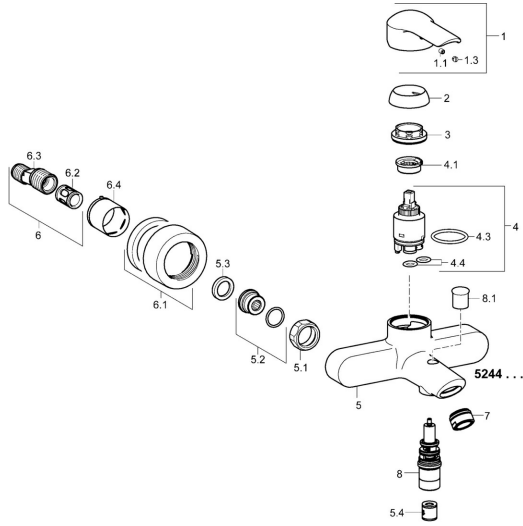

EAN: 4015474253865
static.hansa.com/52442177

Spare parts

SP52442173

	Name	Code
1	Lever Chrome	59913840
1	Lever Chrome	59914629
1.1	Screw, M5x8, SW2.5	59904755
1.3	Symbol plug Grey	59912112
2	Covering cap, 33x3 mm Chrome	59912504
3	Tightening nut, M40x1	1003409V
4	Cartridge, 3.5 Eco	59912324
4	Cartridge, 3.5 Classic	59913075
4.1	Temperature adjustment limiter	59912325
4.3	O-ring, d 28.24x2.62 Discontinued	59912590
4.4	O-ring, d 10.10x1.60 Discontinued	59905072
5.1	Connection nut, G3/4, AF30	59902230
5.2	Connector	59913400
5.3	Retaining ring, 23.9x15.2x2	59902689
5.4	Non-return valve	59905714
6	Eccentric, G3/4xG1/2 Chrome	59904793
6.1	Cover flange Chrome	59913432
6.2	Silencer	59904792
6.3	Eccentric connector, G3/4xG1/2, DN15	59910254
6.4	Cover sleeve Chrome	59912651
7	Aerator, M24x1 C Chrome	59913401
8	Diverter	59912706
8.1	Diverter knob Chrome	59912801
N.I.	Key, SW30/34	59912108